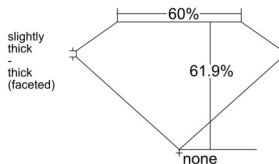

GIA®

FACSIMILE

GIA REPORT 6555478816

Verify this report at GIA.edu

GIA NATURAL DIAMOND DOSSIER®

June 16, 2026
GIA Report Number 6555478816
Shape and Cutting Style ..... Pear Brilliant
Measurements ..... 7.09 x 4.42 x 2.74 mm

GRADING RESULTS

Carat Weight ..... 0.50 carat
Color Grade ..... F
Clarity Grade VS1

ADDITIONAL GRADING INFORMATION

Polish ..... Excellent
Symmetry ..... Excellent
Fluorescence ..... None
Clarity Characteristics ..... Crystal, Pinpoint
Inscription(s): GIA 6555478816

PROPORTIONS

Profile not to actual proportions

GRADING SCALES

GIA COLOR SCALE		GIA CLARITY SCALE			
COLORLESS	D	VERY VERY SLIGHTLY INCLUDED	FLAWLESS		
	E		INTERNALLY FLAWLESS		
	F	VERY SLIGHTLY INCLUDED	VVS₁		
	G		VVS₂		
	H		VS₁		
	NEAR COLORLESS	I	SLIGHTLY INCLUDED	VS₂	
		J		SI₁	
		FAINT	K	INCLUDED	SI₂
			L		I₁
			M		I₂
VERT LIGHT	N	LIGHT	I₃		
	O				
	P				
	Q				
	R