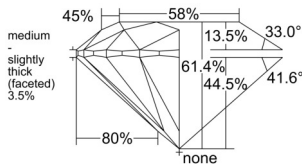

GIA®

FACSIMILE

GIA REPORT 6555484891

Verify this report at GIA.edu

GIA NATURAL DIAMOND DOSSIER®

June 15, 2026
GIA Report Number 6555484891
Shape and Cutting Style ..... Round Brilliant
Measurements ..... 4.32 - 4.35 x 2.66 mm

GRADING RESULTS

Carat Weight ..... 0.30 carat
Color Grade ..... H
Clarity Grade VS1
Cut Grade ..... Excellent

ADDITIONAL GRADING INFORMATION

Polish ..... Excellent
Symmetry ..... Excellent
Fluorescence ..... None
Clarity Characteristics ..... Needle, Cloud, Pinpoint
Inscription(s): GIA 6555484891

PROPORTIONS

Profile to actual proportions