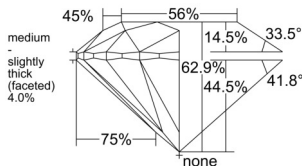

GIA®

FACSIMILE

GIA REPORT 6555484948

Verify this report at GIA.edu

GIA NATURAL DIAMOND DOSSIER®

June 15, 2026
GIA Report Number 6555484948
Shape and Cutting Style ..... Round Brilliant
Measurements ..... 4.39 - 4.41 x 2.77 mm

GRADING RESULTS

Carat Weight ..... 0.32 carat
Color Grade ..... J
Clarity Grade VVS1
Cut Grade ..... Excellent

ADDITIONAL GRADING INFORMATION

Polish ..... Excellent
Symmetry ..... Excellent
Fluorescence ..... None
Clarity Characteristics ..... Feather
Inscription(s): GIA 6555484948

PROPORTIONS

Profile to actual proportions