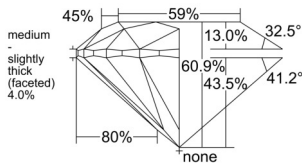

GIA®

FACSIMILE

GIA REPORT 6555484964

Verify this report at GIA.edu

GIA NATURAL DIAMOND DOSSIER®

June 15, 2026
GIA Report Number 6555484964
Shape and Cutting Style ..... Round Brilliant
Measurements ..... 4.83 - 4.85 x 2.94 mm

GRADING RESULTS

Carat Weight ..... 0.42 carat
Color Grade ..... E
Clarity Grade S11
Cut Grade ..... Excellent

ADDITIONAL GRADING INFORMATION

Polish ..... Excellent
Symmetry ..... Excellent
Fluorescence ..... None
Clarity Characteristics ..... Crystal, Cloud, Feather
Inscription(s): GIA 6555484964

PROPORTIONS

Profile to actual proportions