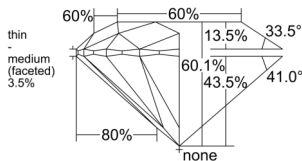

GIA®

FACSIMILE

GIA REPORT 6555485528

Verify this report at GIA.edu

GIA NATURAL DIAMOND DOSSIER®

June 12, 2026
GIA Report Number 6555485528
Shape and Cutting Style ..... Round Brilliant
Measurements ..... 4.33 - 4.35 x 2.61 mm

GRADING RESULTS

Carat Weight ..... 0.30 carat
Color Grade ..... D
Clarity Grade S11
Cut Grade ..... Excellent

ADDITIONAL GRADING INFORMATION

Polish ..... Excellent
Symmetry ..... Very Good
Fluorescence ..... None
Clarity Characteristics ..... Crystal, Cloud
Inscription(s): GIA 6555485528

PROPORTIONS

GRADING SCALES

GIA COLOR SCALE	GIA CLARITY SCALE	GIA CUT SCALE	
D	FLAWLESS	EXCELLENT	
E	INTERNALLY FLAWLESS		
F		VVS₁	VERY GOOD
G	VVS₂		
H	VS₁	GOOD	
I	VS₂		
J	S1₁	FAIR	
K	S1₂		
L	I₁	POOR	
M	I₂		
N	I₃		
O			
P			
Q			
R			
S			
T			
U			
V			
W			
X			
Y			
Z