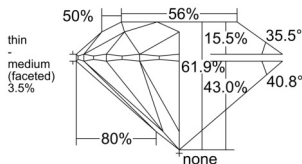

GIA®

FACSIMILE

GIA REPORT 6555485872

Verify this report at GIA.edu

GIA NATURAL DIAMOND DOSSIER®

June 15, 2026
GIA Report Number 6555485872
Shape and Cutting Style ..... Round Brilliant
Measurements ..... 5.49 - 5.51 x 3.41 mm

GRADING RESULTS

Carat Weight ..... 0.63 carat
Color Grade ..... D
Clarity Grade VS2
Cut Grade ..... Excellent

ADDITIONAL GRADING INFORMATION

Polish ..... Excellent
Symmetry ..... Excellent
Fluorescence ..... None
Clarity Characteristics..... Crystal, Feather, Cloud
Inspection(s): GIA 6555485872

PROPORTIONS

GRADING SCALES

GIA COLOR SCALE	GIA CLARITY SCALE	GIA CUT SCALE	
D	FLAWLESS	EXCELLENT	
E	INTERNALLY FLAWLESS		
F		VVS₁	VERY GOOD
G	VVS₂		
H	VS₁	GOOD	
I	VS₂		
J	SI₁	FAIR	
K	SI₂		
L	I₁	POOR	
M	I₂		
N	I₃		
O			
P			
Q			
R			
S			
T			
U			
V			
W			
X			
Y			
Z