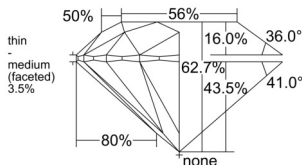

GIA®

FACSIMILE

GIA REPORT 6555486409

Verify this report at GIA.edu

GIA NATURAL DIAMOND DOSSIER®

June 15, 2026
GIA Report Number 6555486409
Shape and Cutting Style ..... Round Brilliant
Measurements ..... 4.32 - 4.33 x 2.71 mm

GRADING RESULTS

Carat Weight ..... 0.31 carat
Color Grade I
Clarity Grade VS1
Cut Grade ..... Excellent

ADDITIONAL GRADING INFORMATION

Polish ..... Excellent
Symmetry ..... Excellent
Fluorescence ..... None
Clarity Characteristics..... Feather, Cloud, Needle, Pinpoint
Inscription(s): GIA 6555486409

PROPORTIONS

GRADING SCALES

GIA COLOR SCALE

COLORLESS	D
	E
	F
	G
	H
	I
	J
NEAR COLORLESS	K
	L
FAIN	M
	N
	O
	P
VERY LIGHT	Q
	R
	S
	T
	U
	V
	W
	X
	Y
LIGHT	Z

GIA CLARITY SCALE

FLAWLESS	VERY VERY SLIGHTLY INCLUDED	VS₁	VS₂	VS₁	VS₂	SL₁	SL₂	I₁	I₂	I₃		
											FLAWLESS	INTERNALLY FLAWLESS

GIA CUT SCALE

EXCELLENT
VERY GOOD
GOOD
FAIR
POOR