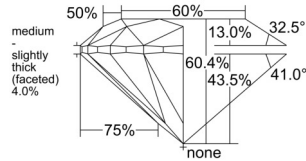

GIA®

FACSIMILE

GIA REPORT 6555486591

Verify this report at GIA.edu

GIA NATURAL DIAMOND DOSSIER®

June 15, 2026
GIA Report Number 6555486591
Shape and Cutting Style ..... Round Brilliant
Measurements ..... 4.31 - 4.34 x 2.61 mm

GRADING RESULTS

Carat Weight ..... 0.30 carat
Color Grade ..... E
Clarity Grade VS2
Cut Grade ..... Excellent

ADDITIONAL GRADING INFORMATION

Polish ..... Excellent
Symmetry ..... Excellent
Fluorescence ..... None
Clarity Characteristics ..... Crystal, Cloud
Inscription(s): GIA 6555486591

PROPORTIONS

Profile to actual proportions

GRADING SCALES

GIA COLOR SCALE	GIA CLARITY SCALE	GIA CUT SCALE
COLORESS	FLAWLESS	EXCELLENT
D	INTERNALLY FLAWLESS	
E	VVS₁	VERY GOOD
F		
G	VS₁	GOOD
H		
I	SI₁	FAIR
J		
K	I₁	POOR
L		
M	I₂	
N		
O	I₃	
P		
Q		
R		
S		
T		
U		
V		
W		
X		
Y		
Z