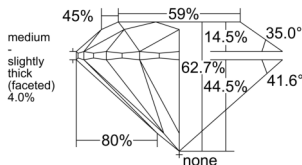

GIA®

FACSIMILE

GIA REPORT 6555486831

Verify this report at GIA.edu

GIA NATURAL DIAMOND DOSSIER®

June 15, 2026
GIA Report Number 6555486831
Shape and Cutting Style ..... Round Brilliant
Measurements ..... 4.47 - 4.49 x 2.81 mm

GRADING RESULTS

Carat Weight ..... 0.35 carat
Color Grade ..... G
Clarity Grade VS2
Cut Grade ..... Excellent

ADDITIONAL GRADING INFORMATION

Polish ..... Excellent
Symmetry ..... Excellent
Fluorescence ..... None
Clarity Characteristics ..... Crystal, Cloud
Inscription(s): GIA 6555486831

PROPORTIONS

Profile to actual proportions

GRADING SCALES

GIA COLOR SCALE

COLORLESS	D
	E
	F
	G
	H
	I
	J
NEAR COLORLESS	K
	L
	M
	N
	O
	P
	R
	S
	T
	U
	V
	W
	X
	Y
LIGHT	Z

GIA CLARITY SCALE

FLAWLESS	INTERNAL FLAWLESS	
		FLAWLESS
VERY VERY SLIGHTLY INCLUDED	VVS₁	
	VVS₂	
VERY SLIGHTLY INCLUDED	VS₁	
	VS₂	
SLIGHTLY INCLUDED	SI₁	
	SI₂	
INCLUDED	I₁	
	I₂	
	I₃	

GIA CUT SCALE

EXCELLENT
VERY GOOD
GOOD
FAIR
POOR