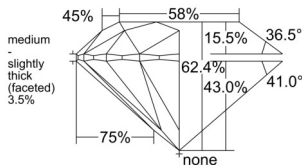

GIA®

FACSIMILE

GIA REPORT 6555488088

Verify this report at GIA.edu

GIA NATURAL DIAMOND DOSSIER®

June 12, 2026
GIA Report Number 6555488088
Shape and Cutting Style ..... Round Brilliant
Measurements ..... 5.65 - 5.68 x 3.53 mm

GRADING RESULTS

Carat Weight ..... 0.70 carat
Color Grade ..... G
Clarity Grade S11
Cut Grade ..... Excellent

ADDITIONAL GRADING INFORMATION

Polish ..... Excellent
Symmetry ..... Excellent
Fluorescence ..... None
Clarity Characteristics ..... Crystal, Cloud
Inscription(s): GIA 6555488088

PROPORTIONS

GRADING SCALES

GIA COLOR SCALE	GIA CLARITY SCALE	GIA CUT SCALE
COLOURLESS	FLAWLESS	EXCELLENT
D	INTERNALLY FLAWLESS	
E	VVS₁	VERY GOOD
F		
G	VS₁	GOOD
H		
I	SI₁	FAIR
J		
K	I₁	POOR
L		
M	I₂	
N		
O	I₃	
P		
Q		
R		
S		
T		
U		
V		
W		
X		
Y		
Z