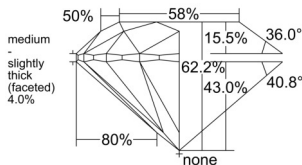

GIA®

FACSIMILE

GIA REPORT 6555488698

Verify this report at GIA.edu

GIA NATURAL DIAMOND DOSSIER®

June 15, 2026
GIA Report Number 6555488698
Shape and Cutting Style ..... Round Brilliant
Measurements ..... 4.82 - 4.83 x 3.00 mm

GRADING RESULTS

Carat Weight ..... 0.43 carat
Color Grade ..... H
Clarity Grade VS1
Cut Grade ..... Excellent

ADDITIONAL GRADING INFORMATION

Polish ..... Excellent
Symmetry ..... Excellent
Fluorescence ..... None
Clarity Characteristics ..... Cloud, Pinpoint
Inscription(s): GIA 6555488698

PROPORTIONS

GRADING SCALES

GIA COLOR SCALE	GIA CLARITY SCALE	GIA CUT SCALE	
D	FLAWLESS	EXCELLENT	
E	INTERNALLY FLAWLESS		
F		VVS₁	VERY GOOD
G	VVS₂		
H	VS₁	GOOD	
I	VS₂		
J	SI₁	FAIR	
K	SI₂		
L	I₁	POOR	
M			
N			
O	I₂		
P			
Q			
R	I₃		
S			
T			
U			
V			
W			
X			
Y			
Z