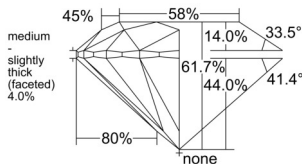

GIA®

FACSIMILE

GIA REPORT 6555491353

Verify this report at GIA.edu

GIA NATURAL DIAMOND DOSSIER®

June 16, 2026
GIA Report Number 6555491353
Shape and Cutting Style ..... Round Brilliant
Measurements ..... 5.07 - 5.11 x 3.14 mm

GRADING RESULTS

Carat Weight ..... 0.50 carat
Color Grade ..... F
Clarity Grade VS1
Cut Grade ..... Excellent

ADDITIONAL GRADING INFORMATION

Polish ..... Excellent
Symmetry ..... Very Good
Fluorescence ..... None
Clarity Characteristics ..... Feather, Cloud, Pinpoint
Inspection(s): GIA 6555491353

PROPORTIONS

Profile to actual proportions