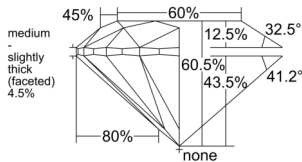

GIA®

FACSIMILE

GIA REPORT 6555496424

Verify this report at GIA.edu

GIA NATURAL DIAMOND DOSSIER®

June 17, 2026
GIA Report Number 6555496424
Shape and Cutting Style ..... Round Brilliant
Measurements ..... 4.51 - 4.53 x 2.74 mm

GRADING RESULTS

Carat Weight ..... 0.34 carat
Color Grade ..... G
Clarity Grade VS1
Cut Grade ..... Excellent

ADDITIONAL GRADING INFORMATION

Polish ..... Excellent
Symmetry ..... Excellent
Fluorescence ..... None
Clarity Characteristics ..... Cloud, Pinpoint
Inscription(s): GIA 6555496424

PROPORTIONS

Profile to actual proportions