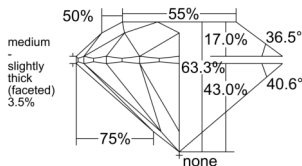

GIA®

FACSIMILE

GIA REPORT 6555497062

Verify this report at GIA.edu

GIA NATURAL DIAMOND DOSSIER®

June 17, 2026
GIA Report Number 6555497062
Shape and Cutting Style ..... Round Brilliant
Measurements ..... 5.60 - 5.65 x 3.57 mm

GRADING RESULTS

Carat Weight ..... 0.70 carat
Color Grade ..... G
Clarity Grade S11
Cut Grade ..... Excellent

ADDITIONAL GRADING INFORMATION

Polish ..... Excellent
Symmetry ..... Excellent
Fluorescence ..... None
Clarity Characteristics..... Crystal, Cloud, Feather
Inscription(s): GIA 6555497062

PROPORTIONS

Profile to actual proportions

GRADING SCALES

GIA COLOR SCALE

COLORLESS	D
	E
	F
	G
	H
	I
	J
NEAR COLORLESS	K
	L
	M
	N
	O
	P
	Q
	R
	S
	T
	U
	V
	W
	X
	Y
LIGHT	Z

GIA CLARITY SCALE

FLAWLESS	VERY VERY SLIGHTLY INCLUDED	VVS₁	VVS₂	VS₁	VS₂	S1₁	S1₂	I₁	I₂	I₃	
											INTERNALLY FLAWLESS

GIA CUT SCALE

EXCELLENT
VERY GOOD
GOOD
FAIR
POOR