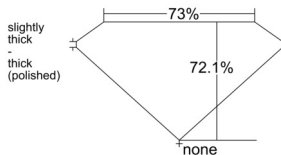

GIA®

FACSIMILE

GIA REPORT 6555497246

Verify this report at GIA.edu

GIA NATURAL DIAMOND DOSSIER®

June 20, 2026
GIA Report Number 6555497246
Shape and Cutting Style ..... Square Modified Brilliant
Measurements ..... 5.04 x 4.88 x 3.52 mm

GRADING RESULTS

Carat Weight ..... 0.70 carat
Color Grade ..... E
Clarity Grade SI1

ADDITIONAL GRADING INFORMATION

Polish ..... Very Good
Symmetry ..... Very Good
Fluorescence ..... None
Clarity Characteristics ..... Feather, Cloud
Inscription(s): GIA 6555497246

PROPORTIONS

Profile not to actual proportions

GRADING SCALES

GIA COLOR SCALE		GIA CLARITY SCALE			
COLORLESS	D	VERY VERY SLIGHTLY INCLUDED	FLAWLESS		
	E		INTERNALLY FLAWLESS		
	F		VVS₁		
	G		VVS₂		
	NEAR COLORLESS	H	VERY SLIGHTLY INCLUDED	VS₁	
		I		VS₂	
		FAINT	J	SLIGHTLY INCLUDED	SI₁
			K		SI₂
	L		INCLUDED		I₁
	M			I₂	
N	I₃				
VERT LIGHT	O				
	P				
	Q				
	R				
	LIGHT	S			
		T			
		U			
		V			
	W				
	X				
	Y				
	Z