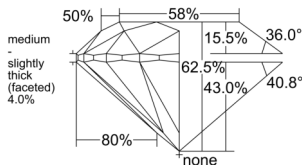

GIA®

FACSIMILE

GIA REPORT 6555497704

Verify this report at GIA.edu

GIA NATURAL DIAMOND DOSSIER®

June 17, 2026
GIA Report Number 6555497704
Shape and Cutting Style ..... Round Brilliant
Measurements ..... 4.65 - 4.68 x 2.92 mm

GRADING RESULTS

Carat Weight ..... 0.40 carat
Color Grade ..... G
Clarity Grade S11
Cut Grade ..... Excellent

ADDITIONAL GRADING INFORMATION

Polish ..... Excellent
Symmetry ..... Excellent
Fluorescence ..... None
Clarity Characteristics ..... Cloud, Crystal
Inscription(s): GIA 6555497704

PROPORTIONS

Profile to actual proportions

GRADING SCALES

GIA COLOR SCALE	GIA CLARITY SCALE	GIA CUT SCALE	
D	FLAWLESS	EXCELLENT	
E	INTERNALLY FLAWLESS		
F		VVS₁	VERY GOOD
G	VVS₂		
H	VS₁	GOOD	
I	VS₂		
J	S1₁	FAIR	
K	S1₂		
L	I₁	POOR	
M	I₂		
N	I₃		
O			
P			
Q			
R			
S			
T			
U			
V			
W			
X			
Y			
Z