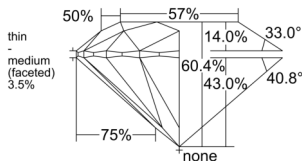

GIA®

FACSIMILE

GIA REPORT 6555497983

Verify this report at GIA.edu

GIA NATURAL DIAMOND DOSSIER®

June 17, 2026
GIA Report Number 6555497983
Shape and Cutting Style ..... Round Brilliant
Measurements ..... 4.35 - 4.37 x 2.63 mm

GRADING RESULTS

Carat Weight ..... 0.30 carat
Color Grade ..... E
Clarity Grade S11
Cut Grade ..... Excellent

ADDITIONAL GRADING INFORMATION

Polish ..... Very Good
Symmetry ..... Excellent
Fluorescence ..... None
Clarity Characteristics ..... Cloud, Crystal, Feather
Inscription(s): GIA 6555497983

PROPORTIONS

Profile to actual proportions