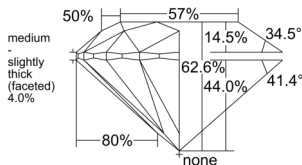

GIA®

FACSIMILE

GIA REPORT 6555500975

Verify this report at GIA.edu

GIA NATURAL DIAMOND DOSSIER®

June 16, 2026
GIA Report Number 6555500975
Shape and Cutting Style ..... Round Brilliant
Measurements ..... 4.70 - 4.72 x 2.95 mm

GRADING RESULTS

Carat Weight ..... 0.40 carat
Color Grade ..... D
Clarity Grade VS1
Cut Grade ..... Excellent

ADDITIONAL GRADING INFORMATION

Polish ..... Excellent
Symmetry ..... Excellent
Fluorescence ..... Faint
Clarity Characteristics ..... Crystal
Inscription(s): GIA 6555500975

PROPORTIONS

GRADING SCALES

GIA COLOR SCALE	GIA CLARITY SCALE	GIA CUT SCALE	
D	FLAWLESS	EXCELLENT	
E	INTERNALLY FLAWLESS		
F		VVS₁	VERY GOOD
G	VVS₂		
H	VS₁	GOOD	
I	VS₂		
J	SI₁	FAIR	
K	SI₂		
L	I₁	POOR	
M			
N			
O	I₂		
P			
Q			
R	I₃		
S			
T			
U			
V			
W			
X			
Y			
Z