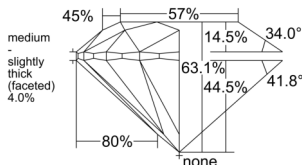

GIA®

FACSIMILE

GIA REPORT 6555501849

Verify this report at GIA.edu

GIA NATURAL DIAMOND DOSSIER®

June 16, 2026
GIA Report Number 6555501849
Shape and Cutting Style ..... Round Brilliant
Measurements ..... 5.90 - 5.92 x 3.73 mm

GRADING RESULTS

Carat Weight ..... 0.80 carat
Color Grade ..... F
Clarity Grade VS1
Cut Grade ..... Excellent

ADDITIONAL GRADING INFORMATION

Polish ..... Excellent
Symmetry ..... Excellent
Fluorescence ..... None
Clarity Characteristics..... Crystal, Cloud, Feather, Pinpoint
Inscription(s): GIA 6555501849

PROPORTIONS

Profile to actual proportions

GRADING SCALES

GIA COLOR SCALE

COLORLESS	D
	E
	F
	G
	H
	I
	J
NEAR COLORLESS	K
	L
FAIN	M
	N
	O
	P
VERY LIGHT	Q
	R
	S
	T
	U
	V
	W
	X
	Y
LIGHT	Z

GIA CLARITY SCALE

FLAWLESS	INTERNAL FLAWLESS	
		FLAWLESS
VERY VERY SLIGHTLY INCLUDED	VVS₁	
	VVS₂	
VERY SLIGHTLY INCLUDED	VS₁	
	VS₂	
SLIGHTLY INCLUDED	SI₁	
	SI₂	
INCLUDED	I₁	
	I₂	
	I₃	

GIA CUT SCALE

EXCELLENT
VERY GOOD
GOOD
FAIR
POOR