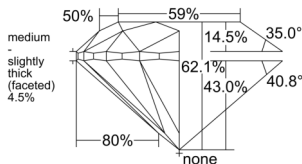

GIA®

FACSIMILE

GIA REPORT 6555502031

Verify this report at GIA.edu

GIA NATURAL DIAMOND DOSSIER®

June 17, 2026
GIA Report Number 6555502031
Shape and Cutting Style ..... Round Brilliant
Measurements ..... 4.23 - 4.26 x 2.64 mm

GRADING RESULTS

Carat Weight ..... 0.30 carat
Color Grade ..... J
Clarity Grade VVS1
Cut Grade ..... Excellent

ADDITIONAL GRADING INFORMATION

Polish ..... Excellent
Symmetry ..... Excellent
Fluorescence ..... None
Clarity Characteristics ..... Pinpoint
Inscription(s): GIA 6555502031

PROPORTIONS

Profile to actual proportions