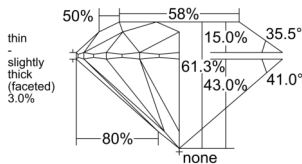

GIA®

FACSIMILE

GIA REPORT 655502128

Verify this report at GIA.edu

GIA NATURAL DIAMOND DOSSIER®

June 17, 2026
GIA Report Number 655502128
Shape and Cutting Style ..... Round Brilliant
Measurements ..... 4.46 - 4.49 x 2.74 mm

GRADING RESULTS

Carat Weight ..... 0.33 carat
Color Grade ..... J
Clarity Grade VVS1
Cut Grade ..... Excellent

ADDITIONAL GRADING INFORMATION

Polish ..... Excellent
Symmetry ..... Excellent
Fluorescence ..... Faint
Clarity Characteristics ..... Pinpoint, Chip
Inscription(s): GIA 655502128

PROPORTIONS

GRADING SCALES

GIA COLOR SCALE	GIA CLARITY SCALE	GIA CUT SCALE	
D	FLAWLESS	EXCELLENT	
E	INTERNALLY FLAWLESS		
F		VVS₁	VERY GOOD
G	VVS₂		
H	VS₁	GOOD	
I	VS₂		
J	SI₁	FAIR	
K	SI₂		
L	I₁	POOR	
M	I₂		
N	I₃		
O			
P			
Q			
R			
S			
T			
U			
V			
W			
X			
Y			
Z