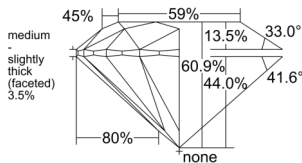

GIA®

FACSIMILE

GIA REPORT 6555503319

Verify this report at GIA.edu

GIA NATURAL DIAMOND DOSSIER®

June 18, 2026
GIA Report Number 6555503319
Shape and Cutting Style ..... Round Brilliant
Measurements ..... 4.77 - 4.79 x 2.91 mm

GRADING RESULTS

Carat Weight ..... 0.40 carat
Color Grade ..... G
Clarity Grade VS1
Cut Grade ..... Excellent

ADDITIONAL GRADING INFORMATION

Polish ..... Excellent
Symmetry ..... Excellent
Fluorescence ..... None
Clarity Characteristics ..... Feather, Pinpoint
Inscription(s): GIA 6555503319

PROPORTIONS

Profile to actual proportions