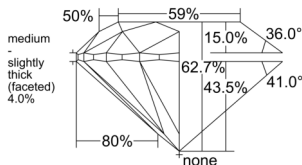

GIA®

FACSIMILE

GIA REPORT 6555516472

Verify this report at GIA.edu

GIA NATURAL DIAMOND DOSSIER®

June 18, 2026
GIA Report Number 6555516472
Shape and Cutting Style ..... Round Brilliant
Measurements ..... 5.33 - 5.37 x 3.35 mm

GRADING RESULTS

Carat Weight ..... 0.60 carat
Color Grade ..... G
Clarity Grade VS1
Cut Grade ..... Excellent

ADDITIONAL GRADING INFORMATION

Polish ..... Excellent
Symmetry ..... Excellent
Fluorescence ..... None
Clarity Characteristics ..... Crystal, Cloud, Needle
Inscription(s): GIA 6555516472

PROPORTIONS

GRADING SCALES

GIA COLOR SCALE

COLORED	D
	E
	F
	G
	H
	I
	J
NEAR COLORLESS	K
	L
	M
Faint	N
	O
	P
	Q
	R
	S
	T
	U
	V
	W
	X
	Y
Light	Z

GIA CLARITY SCALE

FLAWLESS	INTERNAL FLAWLESS	
		FLAWLESS
VERY VERY SLIGHTLY INCLUDED	VVS₁	
	VVS₂	
VERY SLIGHTLY INCLUDED	VS₁	
	VS₂	
SLIGHTLY INCLUDED	SI₁	
	SI₂	
INCLUDED	I₁	
	I₂	
	I₃	

GIA CUT SCALE

EXCELLENT
VERY GOOD
GOOD
FAIR
POOR