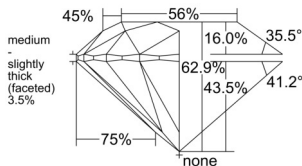

GIA®

FACSIMILE

GIA REPORT 6555517131

Verify this report at GIA.edu

GIA NATURAL DIAMOND DOSSIER®

June 17, 2026
GIA Report Number 6555517131
Shape and Cutting Style ..... Round Brilliant
Measurements ..... 4.68 - 4.72 x 2.96 mm

GRADING RESULTS

Carat Weight ..... 0.40 carat
Color Grade ..... E
Clarity Grade VS2
Cut Grade ..... Excellent

ADDITIONAL GRADING INFORMATION

Polish ..... Excellent
Symmetry ..... Very Good
Fluorescence ..... None
Clarity Characteristics..... Crystal, Feather, Indented Natural
Inscription(s): GIA 6555517131

PROPORTIONS

Profile to actual proportions