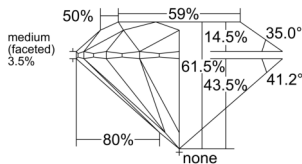

GIA®

FACSIMILE

GIA REPORT 6555517885

Verify this report at GIA.edu

GIA NATURAL DIAMOND DOSSIER®

June 19, 2026
GIA Report Number 6555517885
Shape and Cutting Style ..... Round Brilliant
Measurements ..... 4.95 - 4.99 x 3.06 mm

GRADING RESULTS

Carat Weight ..... 0.46 carat
Color Grade ..... K
Clarity Grade VVS1
Cut Grade ..... Excellent

ADDITIONAL GRADING INFORMATION

Polish ..... Excellent
Symmetry ..... Excellent
Fluorescence ..... None
Clarity Characteristics..... Cloud, Pinpoint, Feather
Inscription(s): GIA 6555517885

PROPORTIONS

Profile to actual proportions