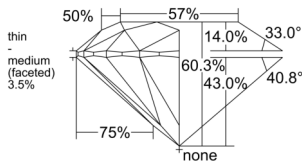

GIA®

FACSIMILE

GIA REPORT 6555523954

Verify this report at GIA.edu

GIA NATURAL DIAMOND DOSSIER®

June 18, 2026
GIA Report Number 6555523954
Shape and Cutting Style ..... Round Brilliant
Measurements ..... 5.22 - 5.23 x 3.15 mm

GRADING RESULTS

Carat Weight ..... 0.52 carat
Color Grade ..... E
Clarity Grade S11
Cut Grade ..... Excellent

ADDITIONAL GRADING INFORMATION

Polish ..... Excellent
Symmetry ..... Excellent
Fluorescence ..... None
Clarity Characteristics ..... Crystal, Feather
Inscription(s): GIA 6555523954

PROPORTIONS

Profile to actual proportions

GRADING SCALES

GIA COLOR SCALE

COLORED	D
	E
	F
	G
	H
	I
	J
NEAR COLORLESS	K
	L
	M
	N
	O
	P
	Q
	R
	S
	T
	U
	V
	W
	X
	Y
	Z

GIA CLARITY SCALE

FLAWLESS	VERY VERY SLIGHTLY INCLUDED	VVS₁	VVS₂	VS₁	VS₂	SI₁	SI₂	I₁	I₂	I₃	
											INTERNALLY FLAWLESS

GIA CUT SCALE

EXCELLENT
VERY GOOD
GOOD
FAIR
POOR