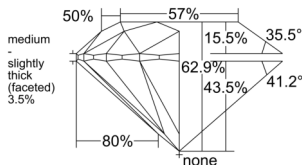

GIA®

FACSIMILE

GIA REPORT 6555524845

Verify this report at GIA.edu

GIA NATURAL DIAMOND DOSSIER®

June 19, 2026
GIA Report Number 6555524845
Shape and Cutting Style ..... Round Brilliant
Measurements ..... 5.66 - 5.71 x 3.58 mm

GRADING RESULTS

Carat Weight ..... 0.71 carat
Color Grade ..... G
Clarity Grade S11
Cut Grade ..... Excellent

ADDITIONAL GRADING INFORMATION

Polish ..... Excellent
Symmetry ..... Excellent
Fluorescence ..... Faint
Clarity Characteristics ..... Crystal
Inscription(s): GIA 6555524845

PROPORTIONS

GRADING SCALES

GIA COLOR SCALE	GIA CLARITY SCALE	GIA CUT SCALE	
D	FLAWLESS	EXCELLENT	
E	INTERNALLY FLAWLESS		
F		VVS₁	VERY GOOD
G	VVS₂		
H	VS₁	GOOD	
I	VS₂		
J	S1₁	FAIR	
K	S1₂		
L	I₁	POOR	
M	I₂		
N	I₃		
O			
P			
Q			
R			
S			
T			
U			
V			
W			
X			
Y			
Z