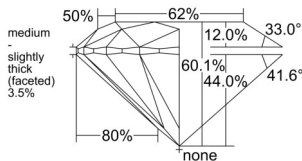

GIA®

FACSIMILE

GIA REPORT 655527663

Verify this report at GIA.edu

GIA NATURAL DIAMOND DOSSIER®

June 19, 2026
GIA Report Number 655527663
Shape and Cutting Style ..... Round Brilliant
Measurements ..... 5.13 - 5.16 x 3.09 mm

GRADING RESULTS

Carat Weight ..... 0.50 carat
Color Grade I
Clarity Grade VS2
Cut Grade ..... Excellent

ADDITIONAL GRADING INFORMATION

Polish ..... Excellent
Symmetry ..... Excellent
Fluorescence ..... Medium Blue
Clarity Characteristics ..... Crystal, Cloud
Inscription(s): GIA 655527663

PROPORTIONS

Profile to actual proportions

GRADING SCALES

GIA COLOR SCALE	GIA CLARITY SCALE	GIA CUT SCALE	
D	FLAWLESS	EXCELLENT	
E	INTERNALLY FLAWLESS		
F		VVS₁	VERY GOOD
G	VVS₂		
H	VS₁	GOOD	
I	VS₂		
J	SI₁	FAIR	
K	SI₂		
L	I₁	POOR	
M			
N			
O	I₂		
P			
Q			
R	I₃		
S			
T			
U			
V			
W			
X			
Y			
Z