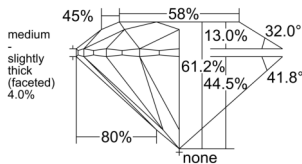

GIA®

FACSIMILE

GIA REPORT 6555528473

Verify this report at GIA.edu

GIA NATURAL DIAMOND DOSSIER®

June 18, 2026
GIA Report Number 6555528473
Shape and Cutting Style ..... Round Brilliant
Measurements ..... 4.43 - 4.46 x 2.72 mm

GRADING RESULTS

Carat Weight ..... 0.32 carat
Color Grade ..... F
Clarity Grade VVS1
Cut Grade ..... Excellent

ADDITIONAL GRADING INFORMATION

Polish ..... Excellent
Symmetry ..... Excellent
Fluorescence ..... None
Clarity Characteristics ..... Pinpoint, Feather
Inscription(s): GIA 6555528473

PROPORTIONS

Profile to actual proportions