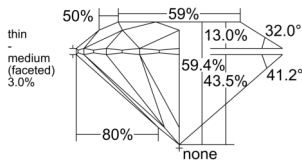

GIA®

FACSIMILE

GIA REPORT 6555528711

Verify this report at GIA.edu

GIA NATURAL DIAMOND DOSSIER®

June 19, 2026
GIA Report Number 6555528711
Shape and Cutting Style ..... Round Brilliant
Measurements ..... 6.32 - 6.37 x 3.77 mm

GRADING RESULTS

Carat Weight ..... 0.90 carat
Color Grade ..... F
Clarity Grade S11
Cut Grade ..... Excellent

ADDITIONAL GRADING INFORMATION

Polish ..... Excellent
Symmetry ..... Excellent
Fluorescence ..... None
Clarity Characteristics ..... Feather
Inscription(s): GIA 6555528711

PROPORTIONS

Profile to actual proportions