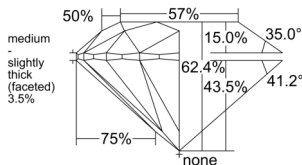

GIA®

FACSIMILE

GIA REPORT 6555529720

Verify this report at GIA.edu

GIA NATURAL DIAMOND DOSSIER®

June 19, 2026
GIA Report Number 6555529720
Shape and Cutting Style ..... Round Brilliant
Measurements ..... 4.78 - 4.80 x 2.99 mm

GRADING RESULTS

Carat Weight ..... 0.42 carat
Color Grade ..... E
Clarity Grade VS1
Cut Grade ..... Excellent

ADDITIONAL GRADING INFORMATION

Polish ..... Excellent
Symmetry ..... Excellent
Fluorescence ..... Medium Blue
Clarity Characteristics ..... Crystal
Inscription(s): GIA 6555529720

PROPORTIONS

GRADING SCALES

GIA COLOR SCALE	GIA CLARITY SCALE	GIA CUT SCALE
D	FLAWLESS	EXCELLENT
E	FLAWLESS	
F	INTERNALLY FLAWLESS	VERY GOOD
G	FLAWLESS	
H	VVS₁	GOOD
I	VVS₂	
J	VS₁	FAIR
K	VS₂	
L	SI₁	POOR
M	SI₂	
N	I₁	
O	I₂	
P	I₃	
Q		
R		
S		
T		
U		
V		
W		
X		
Y		
Z