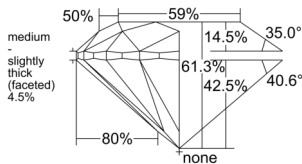

GIA®

FACSIMILE

GIA REPORT 6555529924

Verify this report at GIA.edu

GIA NATURAL DIAMOND DOSSIER®

June 22, 2026
GIA Report Number 6555529924
Shape and Cutting Style ..... Round Brilliant
Measurements ..... 4.72 - 4.74 x 2.90 mm

GRADING RESULTS

Carat Weight ..... 0.40 carat
Color Grade ..... G
Clarity Grade VS1
Cut Grade ..... Excellent

ADDITIONAL GRADING INFORMATION

Polish ..... Excellent
Symmetry ..... Excellent
Fluorescence ..... None
Clarity Characteristics ..... Feather, Pinpoint
Inscription(s): GIA 6555529924

PROPORTIONS

Profile to actual proportions

GRADING SCALES

GIA COLOR SCALE

COLORESS	D
	E
	F
	G
	H
	I
	J
NEAR COLORESS	K
	L
FANIT	M
	N
	O
	P
	Q
VERY LIGHT	R
	S
	T
	U
	V
	W
	X
	Y
LIGHT	Z

GIA CLARITY SCALE

FLAWLESS	INTERNAL FLAWLESS	
		FLAWLESS
VERY VERY SLIGHTLY INCLUDED	VVS₁	
	VVS₂	
VERY SLIGHTLY INCLUDED	VS₁	
	VS₂	
SLIGHTLY INCLUDED	SI₁	
	SI₂	
INCLUDED	I₁	
	I₂	
	I₃	

GIA CUT SCALE

EXCELLENT
VERY GOOD
GOOD
FAIR
POOR