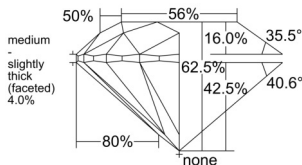

GIA®

FACSIMILE

GIA REPORT 6555537892

Verify this report at GIA.edu

GIA NATURAL DIAMOND DOSSIER®

June 20, 2026
GIA Report Number 6555537892
Shape and Cutting Style ..... Round Brilliant
Measurements ..... 4.86 - 4.87 x 3.04 mm

GRADING RESULTS

Carat Weight ..... 0.44 carat
Color Grade ..... G
Clarity Grade VVS1
Cut Grade ..... Excellent

ADDITIONAL GRADING INFORMATION

Polish ..... Excellent
Symmetry ..... Excellent
Fluorescence ..... None
Clarity Characteristics ..... Pinpoint, Feather
Inscription(s): GIA 6555537892

PROPORTIONS

Profile to actual proportions

GRADING SCALES

GIA COLOR SCALE	GIA CLARITY SCALE	GIA CUT SCALE	
D	FLAWLESS	EXCELLENT	
E	INTERNALLY FLAWLESS		
F		VVS₁	VERY GOOD
G	VVS₂		
H	VS₁	GOOD	
I	VS₂		
J	SI₁	FAIR	
K	SI₂		
L	I₁	POOR	
M			
N			
O	I₂		
P			
Q			
R	I₃		
S			
T			
U			
V			
W			
X			
Y			
Z