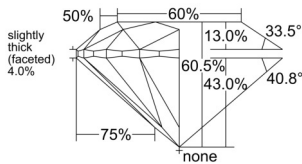

GIA®

FACSIMILE

GIA REPORT 6555547981

Verify this report at GIA.edu

GIA NATURAL DIAMOND DOSSIER®

June 24, 2026
GIA Report Number 6555547981
Shape and Cutting Style ..... Round Brilliant
Measurements ..... 4.30 - 4.33 x 2.61 mm

GRADING RESULTS

Carat Weight ..... 0.30 carat
Color Grade ..... G
Clarity Grade VS1
Cut Grade ..... Excellent

ADDITIONAL GRADING INFORMATION

Polish ..... Excellent
Symmetry ..... Excellent
Fluorescence ..... Faint
Clarity Characteristics..... Crystal, Cloud, Pinpoint, Needle
Inspection(s): GIA 6555547981

PROPORTIONS

Profile to actual proportions