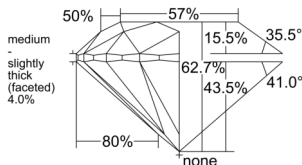

GIA®

FACSIMILE

GIA REPORT 655553440

Verify this report at GIA.edu

GIA NATURAL DIAMOND DOSSIER®

June 23, 2026
GIA Report Number 655553440
Shape and Cutting Style ..... Round Brilliant
Measurements ..... 5.05 - 5.09 x 3.18 mm

GRADING RESULTS

Carat Weight ..... 0.50 carat
Color Grade ..... F
Clarity Grade VS2
Cut Grade ..... Excellent

ADDITIONAL GRADING INFORMATION

Polish ..... Excellent
Symmetry ..... Excellent
Fluorescence ..... None
Clarity Characteristics..... Cloud, Crystal, Feather
Inscription(s): GIA 655553440

PROPORTIONS

GRADING SCALES

GIA COLOR SCALE

COLOREDNESS	D
	E
	F
	G
	H
	I
	J
NEAR COLORLESS	K
	L
Faint	M
	N
	O
	P
Very Light	Q
	R
	S
	T
	U
	V
	W
	X
	Y
Light	Z

GIA CLARITY SCALE

FLAWLESS	INTERNAL FLAWLESS	
		FLAWLESS
VERY VERY SLIGHTLY INCLUDED	VVS₁	
	VVS₂	
VERY SLIGHTLY INCLUDED	VS₁	
	VS₂	
SLIGHTLY INCLUDED	SI₁	
	SI₂	
INCLUDED	I₁	
	I₂	
	I₃	

GIA CUT SCALE

EXCELLENT	
	VERY GOOD
GOOD	
FAIR	
POOR