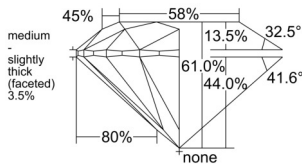

GIA®

FACSIMILE

GIA REPORT 655553575

Verify this report at GIA.edu

GIA NATURAL DIAMOND DOSSIER®

June 23, 2026
GIA Report Number 655553575
Shape and Cutting Style ..... Round Brilliant
Measurements ..... 3.81 - 3.84 x 2.33 mm

GRADING RESULTS

Carat Weight ..... 0.20 carat
Color Grade ..... E
Clarity Grade VS1
Cut Grade ..... Excellent

ADDITIONAL GRADING INFORMATION

Polish ..... Excellent
Symmetry ..... Excellent
Fluorescence ..... Faint
Clarity Characteristics..... Cloud, Needle, Pinpoint
Inspection(s): GIA 655553575

PROPORTIONS

Profile to actual proportions