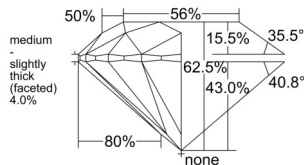

GIA®

FACSIMILE

GIA REPORT 655554404

Verify this report at GIA.edu

GIA NATURAL DIAMOND DOSSIER®

June 23, 2026
GIA Report Number 655554404
Shape and Cutting Style ..... Round Brilliant
Measurements ..... 5.04 - 5.07 x 3.16 mm

GRADING RESULTS

Carat Weight ..... 0.50 carat
Color Grade ..... G
Clarity Grade S11
Cut Grade ..... Excellent

ADDITIONAL GRADING INFORMATION

Polish ..... Excellent
Symmetry ..... Excellent
Fluorescence ..... None
Clarity Characteristics.. Feather, Cloud, Crystal, Indented Natural
Inscription(s): GIA 655554404

PROPORTIONS

GRADING SCALES

GIA COLOR SCALE

COLORESS	D
	E
	F
	G
	H
	I
	J
NEAR COLORESS	K
	L
FAIN	M
	N
	O
	P
VERY LIGHT	R
	S
	T
	U
	V
	W
	X
	Y
LIGHT	Z

GIA CLARITY SCALE

FLAWLESS	VERY VERY SLIGHTLY INCLUDED	VS₁	VS₂	VS₁	VS₂	S1₁	S1₂	I₁	I₂	I₃	
											INTERNAL FLAWLESS

GIA CUT SCALE

EXCELLENT
VERY GOOD
GOOD
FAIR
POOR