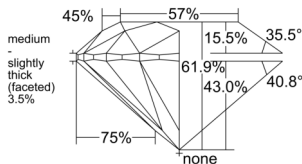

GIA®

FACSIMILE

GIA REPORT 6555560673

Verify this report at GIA.edu

GIA NATURAL DIAMOND DOSSIER®

June 24, 2026
GIA Report Number 6555560673
Shape and Cutting Style ..... Round Brilliant
Measurements ..... 5.76 - 5.79 x 3.57 mm

GRADING RESULTS

Carat Weight ..... 0.73 carat
Color Grade ..... E
Clarity Grade VS2
Cut Grade ..... Excellent

ADDITIONAL GRADING INFORMATION

Polish ..... Excellent
Symmetry ..... Excellent
Fluorescence ..... None
Clarity Characteristics ..... Cloud, Feather
Inscription(s): GIA 6555560673

PROPORTIONS

Profile to actual proportions