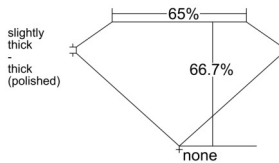

GIA®

FACSIMILE

GIA REPORT 6555560842

Verify this report at GIA.edu

GIA NATURAL DIAMOND DOSSIER®

June 24, 2026
GIA Report Number 6555560842
Shape and Cutting Style ..... Emerald Cut
Measurements ..... 6.59 x 4.54 x 3.03 mm

GRADING RESULTS

Carat Weight ..... 0.90 carat
Color Grade ..... E
Clarity Grade VS1

ADDITIONAL GRADING INFORMATION

Polish ..... Excellent
Symmetry ..... Excellent
Fluorescence ..... Very Strong Blue
Clarity Characteristics..... Crystal, Indented Natural
Inscription(s): GIA 6555560842

PROPORTIONS

Profile not to actual proportions

GRADING SCALES

GIA COLOR SCALE		GIA CLARITY SCALE			
COLORLESS	D	VERY VERY SLIGHTLY INCLUDED	FLAWLESS		
	E		INTERNALLY FLAWLESS		
	F	VERY SLIGHTLY INCLUDED	VVS₁		
	G		VVS₂		
	H		VS₁		
	NEAR COLORLESS	I	SLIGHTLY INCLUDED	VS₂	
		J		SI₁	
		FAINT	K	INCLUDED	SI₂
			L		I₁
			M		I₂
VERT LIGHT	N	LIGHT	I₃		
	O				
	P				
	Q				
	R