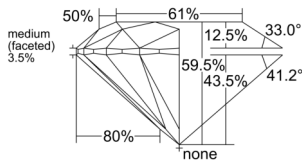

GIA®

FACSIMILE

GIA REPORT 6555569291

Verify this report at GIA.edu

GIA NATURAL DIAMOND DOSSIER®

June 25, 2026
GIA Report Number 6555569291
Shape and Cutting Style ..... Round Brilliant
Measurements ..... 4.05 - 4.07 x 2.41 mm

GRADING RESULTS

Carat Weight ..... 0.24 carat
Color Grade ..... F
Clarity Grade VS1
Cut Grade ..... Excellent

ADDITIONAL GRADING INFORMATION

Polish ..... Excellent
Symmetry ..... Excellent
Fluorescence ..... None
Clarity Characteristics ..... Feather, Pinpoint
Inscription(s): GIA 6555569291

PROPORTIONS

GRADING SCALES

GIA COLOR SCALE	GIA CLARITY SCALE	GIA CUT SCALE	
D	FLAWLESS	EXCELLENT	
E	INTERNALLY FLAWLESS		
F		VVS₁	VERY GOOD
G	VVS₂		
H	VS₁	GOOD	
I	VS₂		
J	SI₁	FAIR	
K	SI₂		
L	I₁	POOR	
M			
N			
O	I₂		
P			
Q			
R	I₃		
S			
T			
U			
V			
W			
X			
Y			
Z