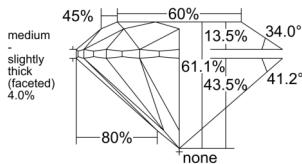

GIA®

FACSIMILE

GIA REPORT 6555577639

Verify this report at GIA.edu

GIA NATURAL DIAMOND DOSSIER®

June 26, 2026
GIA Report Number 6555577639
Shape and Cutting Style ..... Round Brilliant
Measurements ..... 4.29 - 4.31 x 2.63 mm

GRADING RESULTS

Carat Weight ..... 0.30 carat
Color Grade ..... H
Clarity Grade VS2
Cut Grade ..... Excellent

ADDITIONAL GRADING INFORMATION

Polish ..... Excellent
Symmetry ..... Excellent
Fluorescence ..... None
Clarity Characteristics ..... Feather
Inscription(s): GIA 6555577639

PROPORTIONS

Profile to actual proportions

GRADING SCALES

GIA COLOR SCALE	GIA CLARITY SCALE	GIA CUT SCALE	
D	FLAWLESS	EXCELLENT	
E	INTERNALLY FLAWLESS		
F		VVS₁	VERY GOOD
G	VVS₂		
H	VS₁	GOOD	
I	VS₂		
J	SI₁	FAIR	
K	SI₂		
L	I₁	POOR	
M			
N			
O	I₂		
P			
Q			
R	I₃		
S			
T			
U			
V			
W			
X			
Y			
Z