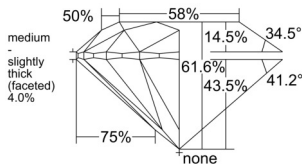

GIA®

FACSIMILE

GIA REPORT 6555577719

Verify this report at GIA.edu

GIA NATURAL DIAMOND DOSSIER®

June 25, 2026
GIA Report Number 6555577719
Shape and Cutting Style ..... Round Brilliant
Measurements ..... 4.29 - 4.32 x 2.65 mm

GRADING RESULTS

Carat Weight ..... 0.30 carat
Color Grade ..... G
Clarity Grade VS1
Cut Grade ..... Excellent

ADDITIONAL GRADING INFORMATION

Polish ..... Excellent
Symmetry ..... Excellent
Fluorescence ..... Faint
Clarity Characteristics ..... Feather, Needle
Inscription(s): GIA 6555577719

PROPORTIONS

GRADING SCALES

GIA COLOR SCALE	GIA CLARITY SCALE	GIA CUT SCALE	
D	FLAWLESS	EXCELLENT	
E	INTERNALLY FLAWLESS		
F		VVS₁	VERY GOOD
G	VVS₂		
H	VS₁	GOOD	
I	VS₂		
J	SI₁	FAIR	
K	SI₂		
L	I₁	POOR	
M	I₂		
N	I₃		
O			
P			
Q			
R			
S			
T			
U			
V			
W			
X			
Y			
Z