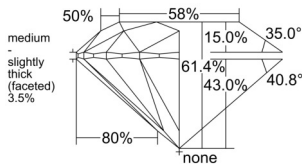

GIA®

FACSIMILE

GIA REPORT 6555578228

Verify this report at GIA.edu

GIA NATURAL DIAMOND DOSSIER®

June 27, 2026
GIA Report Number 6555578228
Shape and Cutting Style ..... Round Brilliant
Measurements ..... 3.79 - 3.81 x 2.33 mm

GRADING RESULTS

Carat Weight ..... 0.20 carat
Color Grade ..... E
Clarity Grade VS1
Cut Grade ..... Excellent

ADDITIONAL GRADING INFORMATION

Polish ..... Excellent
Symmetry ..... Excellent
Fluorescence ..... None
Clarity Characteristics ..... Feather, Pinpoint, Cloud
Inscription(s): GIA 6555578228

PROPORTIONS

GRADING SCALES

GIA COLOR SCALE

COLOURESS	D
	E
	F
	G
	H
	I
	J
NEAR COLOURESS	K
	L
FAIN	M
	N
	O
	P
	Q
	R
	S
	T
	U
	V
	W
	X
	Y
LIGHT	Z

GIA CLARITY SCALE

FLAWLESS	INTERNAL FLAWLESS	
		FLAWLESS
VERY VERY SLIGHTLY INCLUDED	VVS₁	
	VVS₂	
VERY SLIGHTLY INCLUDED	VS₁	
	VS₂	
SLIGHTLY INCLUDED	SI₁	
	SI₂	
INCLUDED	I₁	
	I₂	
	I₃	

GIA CUT SCALE

EXCELLENT
VERY GOOD
GOOD
FAIR
POOR