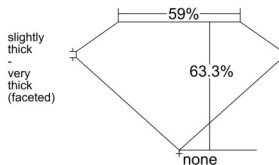

GIA®

FACSIMILE

GIA REPORT 6555584024

Verify this report at GIA.edu

GIA NATURAL DIAMOND DOSSIER®

June 26, 2026
GIA Report Number 6555584024
Shape and Cutting Style ..... Heart Brilliant
Measurements ..... 3.93 x 4.58 x 2.90 mm

GRADING RESULTS

Carat Weight ..... 0.30 carat
Color Grade ..... E
Clarity Grade SI1

ADDITIONAL GRADING INFORMATION

Polish ..... Excellent
Symmetry ..... Very Good
Fluorescence ..... Faint
Clarity Characteristics ..... Feather
Inscription(s): GIA 6555584024

PROPORTIONS

Profile not to actual proportions

GRADING SCALES

GIA COLOR SCALE		GIA CLARITY SCALE			
COLORLESS	D	VERY VERY SLIGHTLY INCLUDED	FLAWLESS		
	E		INTERNALLY FLAWLESS		
	F		VVS₁		
	G		VVS₂		
	NEAR COLORLESS	H	VERY SLIGHTLY INCLUDED	VS₁	
		I		VS₂	
		FAINT	J	SLIGHTLY INCLUDED	SI₁
			K		SI₂
	L		I₁		
	VERT LIGHT		M	INCLUDED	I₂
N			I₃		
O					
P					
LIGHT	Q				
	R				
	S				
	T				
	U				
	Z