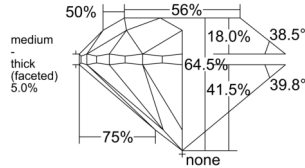

GIA®

FACSIMILE

GIA REPORT 6555587093

Verify this report at GIA.edu

GIA NATURAL DIAMOND DOSSIER®

June 26, 2026
GIA Report Number 6555587093
Shape and Cutting Style ..... Round Brilliant
Measurements ..... 4.91 - 4.95 x 3.18 mm

GRADING RESULTS

Carat Weight ..... 0.50 carat
Color Grade L
Clarity Grade VS1
Cut Grade ..... Very Good

ADDITIONAL GRADING INFORMATION

Polish ..... Excellent
Symmetry ..... Very Good
Fluorescence ..... Medium Blue
Clarity Characteristics..... Indented Natural
Inscription(s): GIA 6555587093

PROPORTIONS

Profile to actual proportions

GRADING SCALES

GIA COLOR SCALE

COLORLESS	D
	E
	F
	G
	H
	I
	J
NEAR COLORLESS	K
	L
	M
Faint	N
	O
	P
	R
	S
	T
	U
	V
	W
	X
	Y
Light	Z

GIA CLARITY SCALE

FLAWLESS	VERY VERY SLIGHTLY INCLUDED	VS₁	VS₂	VS₁	SI₁	SI₂	I₁	I₂	I₃			
										VERY SLIGHTLY INCLUDED	SLIGHTLY INCLUDED	INCLUDED

GIA CUT SCALE

EXCELLENT
VERY GOOD
GOOD
FAIR
POOR