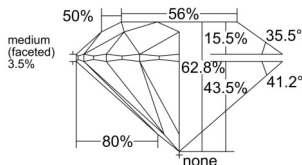

GIA®

FACSIMILE

GIA REPORT 6555595634

Verify this report at GIA.edu

GIA NATURAL DIAMOND DOSSIER®

June 27, 2026
GIA Report Number 6555595634
Shape and Cutting Style ..... Round Brilliant
Measurements ..... 4.70 - 4.74 x 2.96 mm

GRADING RESULTS

Carat Weight ..... 0.40 carat
Color Grade ..... E
Clarity Grade VS1
Cut Grade ..... Excellent

ADDITIONAL GRADING INFORMATION

Polish ..... Excellent
Symmetry ..... Excellent
Fluorescence ..... None
Clarity Characteristics..... Feather, Cloud, Indented Natural
Inspection(s): GIA 6555595634

PROPORTIONS

Profile to actual proportions