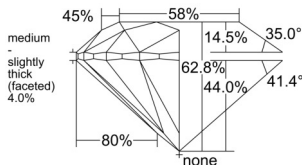

GIA®

FACSIMILE

GIA REPORT 6555595786

Verify this report at GIA.edu

GIA NATURAL DIAMOND DOSSIER®

June 29, 2026
GIA Report Number 6555595786
Shape and Cutting Style ..... Round Brilliant
Measurements ..... 4.48 - 4.51 x 2.82 mm

GRADING RESULTS

Carat Weight ..... 0.35 carat
Color Grade ..... F
Clarity Grade VS2
Cut Grade ..... Excellent

ADDITIONAL GRADING INFORMATION

Polish ..... Excellent
Symmetry ..... Excellent
Fluorescence ..... None
Clarity Characteristics ..... Crystal, Cloud
Inscription(s): GIA 6555595786

PROPORTIONS

GRADING SCALES

GIA COLOR SCALE

COLORLESS	D
	E
	F
	G
	H
	I
	J
NEAR COLORLESS	K
	L
Faint	M
	N
	O
	P
Very Light	Q
	R
	S
	T
	U
	V
	W
	X
	Y
Light	Z

GIA CLARITY SCALE

FLAWLESS	FLAWLESS	
		EXCELLENT
INTERNALLY FLAWLESS	VERY VERY SLIGHTLY INCLUDED	
		VVS₁
VVS₂	VERY GOOD	
VS₁	VERY SLIGHTLY INCLUDED	
		VS₂
GOOD	SLIGHTLY INCLUDED	
SI₁		
SI₂	FAIR	
I₁	INCLUDED	
		I₂
		I₃
POOR		

GIA CUT SCALE

EXCELLENT
VERY GOOD
GOOD
FAIR
POOR