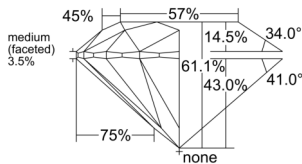

GIA®

FACSIMILE

GIA REPORT 6555610523

Verify this report at GIA.edu

GIA NATURAL DIAMOND DOSSIER®

June 29, 2026
GIA Report Number 6555610523
Shape and Cutting Style ..... Round Brilliant
Measurements ..... 4.47 - 4.49 x 2.74 mm

GRADING RESULTS

Carat Weight ..... 0.33 carat
Color Grade ..... G
Clarity Grade VS2
Cut Grade ..... Excellent

ADDITIONAL GRADING INFORMATION

Polish ..... Excellent
Symmetry ..... Excellent
Fluorescence ..... None
Clarity Characteristics ..... Cloud
Inscription(s): GIA 6555610523

PROPORTIONS

Profile to actual proportions

GRADING SCALES

GIA COLOR SCALE	GIA CLARITY SCALE	GIA CUT SCALE	
D	FLAWLESS	EXCELLENT	
E	INTERNALLY FLAWLESS		
F		VVS₁	VERY GOOD
G	VVS₂		
H	VS₁	GOOD	
I	VS₂		
J	SI₁	FAIR	
K	SI₂		
L	I₁	POOR	
M	I₂		
N	I₃		
O			
P			
Q			
R			
S			
T			
U			
V			
W			
X			
Y			
Z