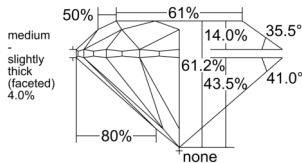

GIA®

FACSIMILE

GIA REPORT 6555628600

Verify this report at GIA.edu

GIA NATURAL DIAMOND DOSSIER®

July 01, 2026
GIA Report Number 6555628600
Shape and Cutting Style ..... Round Brilliant
Measurements ..... 4.29 - 4.32 x 2.63 mm

GRADING RESULTS

Carat Weight ..... 0.30 carat
Color Grade I
Clarity Grade VVS1
Cut Grade ..... Excellent

ADDITIONAL GRADING INFORMATION

Polish ..... Excellent
Symmetry ..... Excellent
Fluorescence ..... Medium Blue
Clarity Characteristics ..... Pinpoint
Inscription(s): GIA 6555628600

PROPORTIONS

Profile to actual proportions

GRADING SCALES

GIA COLOR SCALE

COLORLESS	D
	E
	F
	G
	H
	I
	J
NEAR COLORLESS	K
	L
FAIN	M
	N
	O
	P
	Q
VERY LIGHT	R
	S
	T
	U
	V
	W
	X
	Y
LIGHT	Z

GIA CLARITY SCALE

FLAWLESS	INTERNAL FLAWLESS	
		FLAWLESS
VERY VERY SLIGHTLY INCLUDED	VVS₁	
	VVS₂	
VERY SLIGHTLY INCLUDED	VS₁	
	VS₂	
SLIGHTLY INCLUDED	SI₁	
	SI₂	
INCLUDED	I₁	
	I₂	
	I₃	

GIA CUT SCALE

EXCELLENT
VERY GOOD
GOOD
FAIR
POOR