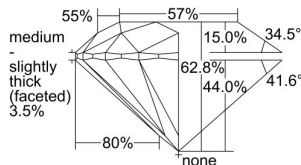

GIA®

FACSIMILE

GIA NATURAL DIAMOND DOSSIER®

April 19, 2024
GIA Report Number 7211170689
Shape and Cutting Style ..... Round Brilliant
Measurements ..... 5.76 - 5.79 x 3.62 mm

GRADING RESULTS

Carat Weight ..... 0.73 carat
Color Grade ..... D
Clarity Grade VS2
Cut Grade ..... Excellent

ADDITIONAL GRADING INFORMATION

Polish ..... Excellent
Symmetry ..... Excellent
Fluorescence ..... None
Clarity Characteristics ..... Crystal
Inscription(s): GIA 7211170689

GIA REPORT 7211170689

Verify this report at GIA.edu

PROPORTIONS

Profile to actual proportions

GRADING SCALES

GIA COLOR SCALE

COLORED	D
	E
	F
	G
	H
	I
	J
NEAR COLORLESS	K
	L
	M
	N
	O
	P
	Q
	R
	S
	T
	U
	V
	W
	X
	Y
	Z

GIA CLARITY SCALE

GIA CUT SCALE

EXCELLENT
VERY GOOD
GOOD
FAIR
POOR